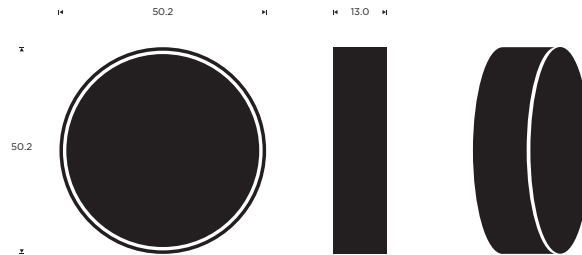

IMPORTANT FEATURES

-  Truly magical interaction.
-  Accuracy at all volumes.
-  Timeless circular design.
-  Intelligent interface
-  Directional sound

BASIC

Product dimensions

Weight

13 kg

Placement

Floor base
Wall mount